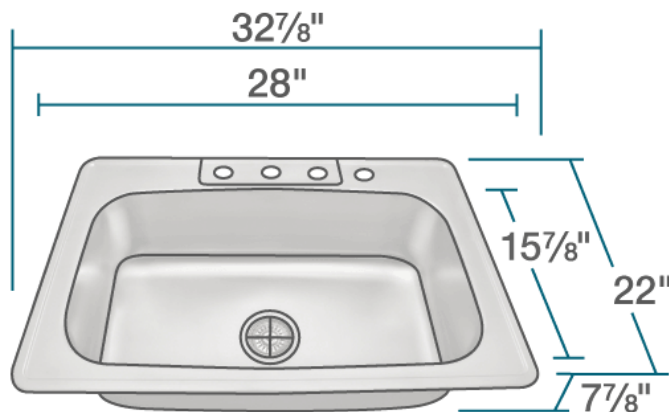

Vercelli Sinks

by Parr and Davis Co.

Stainless Steel Kitchen Sink
Top Mount Single Bowl

FEATURES

- 8" Depth - 18 Gauge
- Satin Finish
- 3 1/2" Drain Opening
- Template Available
- Premium Grade T-304 Stainless Steel
- Heavy Duty Sound Deadening Pads Plus Fully Coating Underneath
- Limited Lifetime Warranty

Model	DEPTH	GAUGE	HOLE
PDTS33228-4H	8"	20	4

Top-Mount

Parr and Davis Co. 1015 Davis Lane, Graham, NC 27253
Phone: 336-585-1118 . FAX: 336-584-7516
www.parranddavis.com