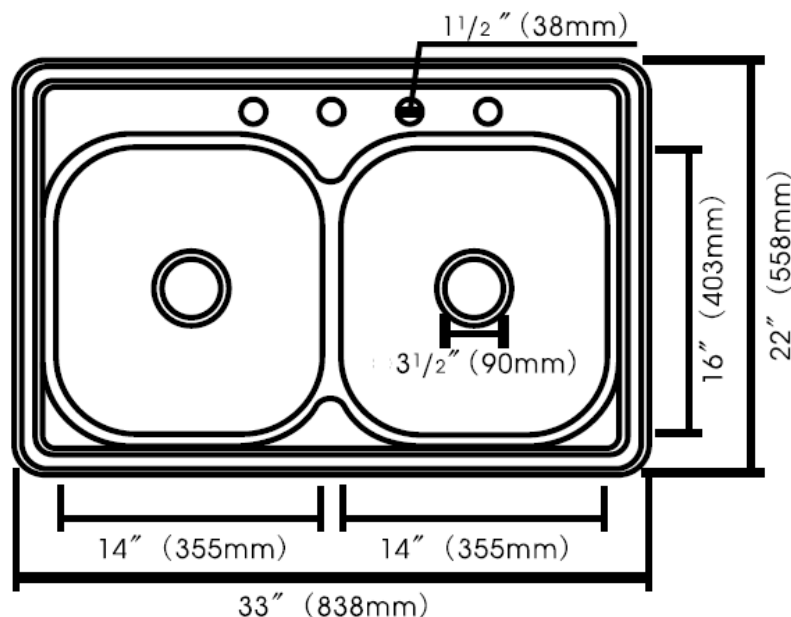

Vercelli Sinks

by Parr and Davis Co.

Stainless Steel Kitchen Sink Top Mount Double Bowl

FEATURES

- 8" Depth - 20 Guage
- 10" Depth - 18 Guage
- Satin Finish
- 3 1/2" Drain Opening
- Template Available
- Premium Grade T-304 Stainless Steel
- Heavy Duty Sound Deadening Pads Plus Fully Coating Underneath
- Limited Lifetime Warranty

Model	DEPTH	GUAGE	HOLE
PDT33228-4H	8"	20	4
PDT332210-4H	10"	18	4

Top-Mount

Parr and Davis Co. 1015 Davis Lane, Graham, NC 27253

Phone: 336-585-1118 . FAX: 336-584-7516

www.parranddavis.com