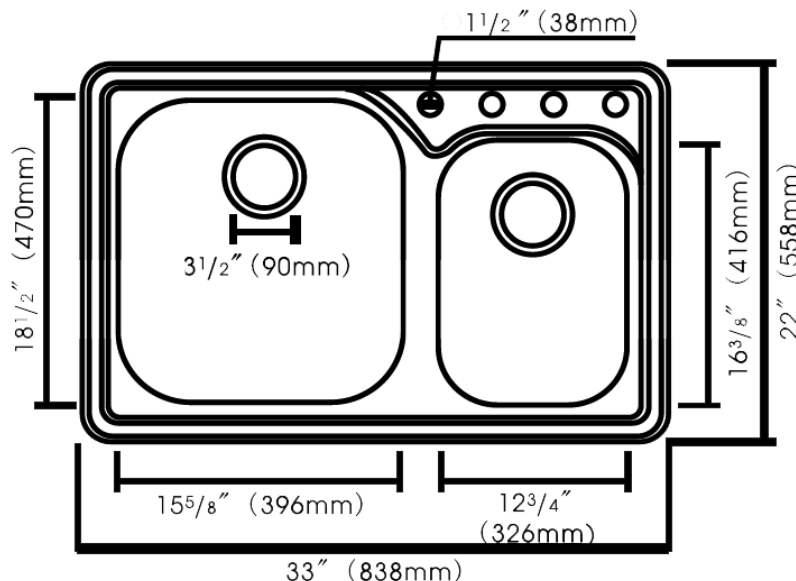

Vercelli Sinks

by Parr and Davis Co.

Stainless Steel Kitchen Sink
Top Mount 60/40 Double Bowl

FEATURES

- 9" (big bowl) - 7-1/2" (small bowl) - 18 Guage
- Satin Finish
- 3 1/2" Drain Opening
- Template Available
- Premium Grade T-304 Stainless Steel
- Heavy Duty Sound Deadening Pads Plus Fully Coating Underneath
- Limited Lifetime Warranty

Model	DEPTH	GUAGE	HOLE
PDT3322-64-4	9" / 7-1/2"	18	4

Top-Mount 60/40

Parr and Davis Co. 1015 Davis Lane, Graham, NC 27253

Phone: 336-585-1118 . FAX: 336-584-7516

www.parranddavis.com