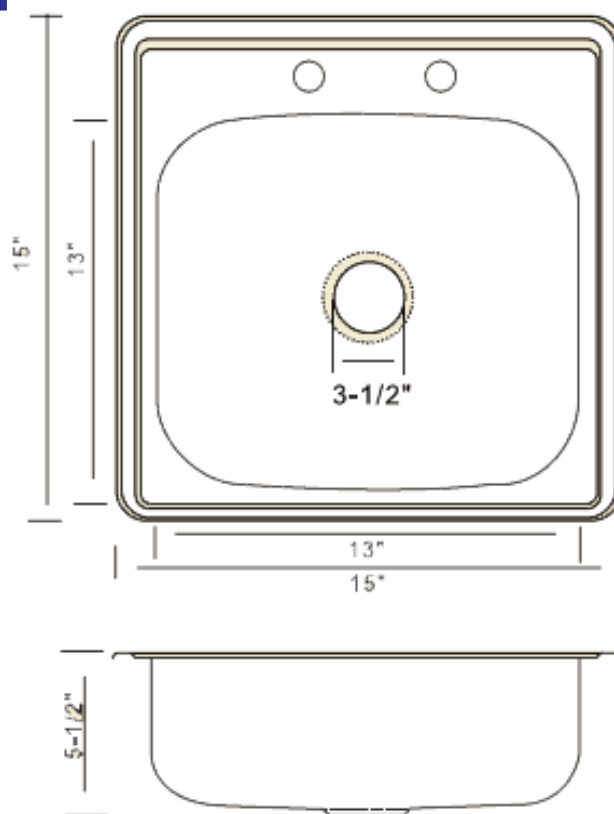

Arden

Stainless Steel Sinks *by allen co.*

- Meets ANSI A112.19
- #304 Stainless Steel
- Truly non magnetic and non corrosive

Top Mount Bar Sink

Model	Overall LxW	Bowl Depth	Material Gauge	Finish
T15156-2	15" x 15"	5-1/2"	20	Satin/Polish