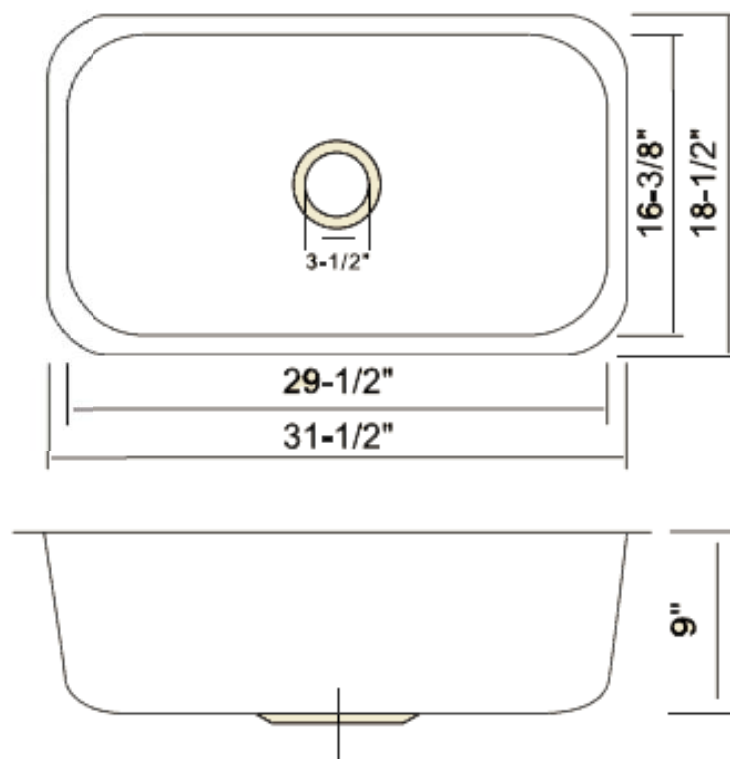

Arden

Stainless Steel Sinks by allen co.

- Meets ANSI A112.19
- #304 Stainless Steel
- Truly non magnetic and non corrosive
- Underside coated with heavy undercoating

Under-Mount Single Bowl - Spartan

Model	Overall LxW	Bowl Depth	Material Gauge	Finish
AU30189	31-1/2" x 18-1/2"	9"	18	All Satin/Deck Polish