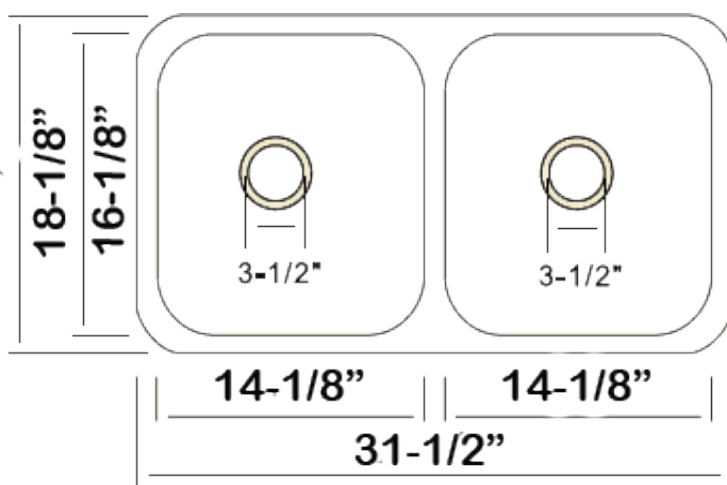

Arden

Stainless Steel Sinks

by allen co.

- Meets ANSI A112.19
- #304 Stainless Steel
- Truly non magnetic and non corrosive
- Underside coated with heavy undercoating

Under-Mount Double Bowl - Georgian

Model	Overall LxW	Bowl Depth	Material Gauge	Finish
AU325189	31 1/2" x 18"	9"	18	All Satin/Deck Polish