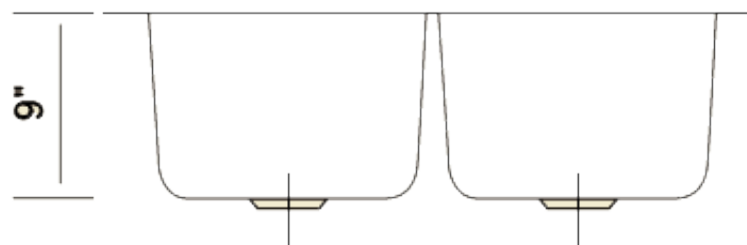

Arden

Stainless Steel Sinks

by allen co.

- Meets ANSI A112.19
- #304 Stainless Steel
- Truly non magnetic and non corrosive
- Underside coated with heavy undercoating

Under-Mount Double Bowl - Georgian

Model	Overall LxW	Bowl Depth	Material Gauge	Finish
AU325189	31 1/2" x 18"	9"	18	All Satin/Deck Polish