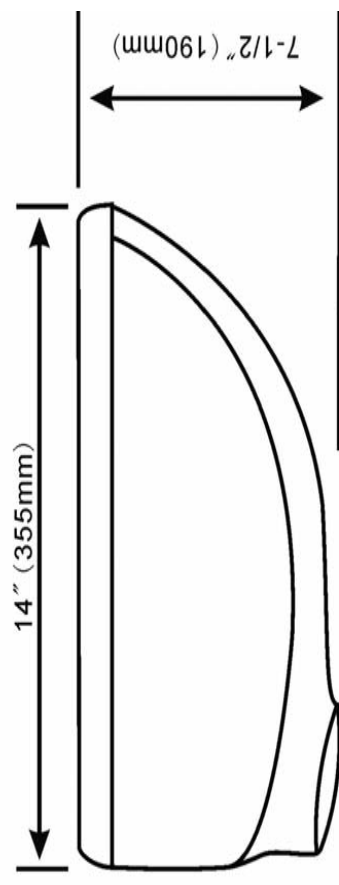

Arden

China Lavatories by allen co.

- 15" X 12" Under-mount Lavatory With Unglazed Rim
- Flat-Back Rim Allows Positioning Of This Lavatory Closer To Faucets
- Polished Top Rim For Easier Installation
- Gross Weight : 14 LBS
- Deep Bowl With Large Wash Area
- Available In White, Biscuit

Oval China Lavatory

Model # MUO7UW