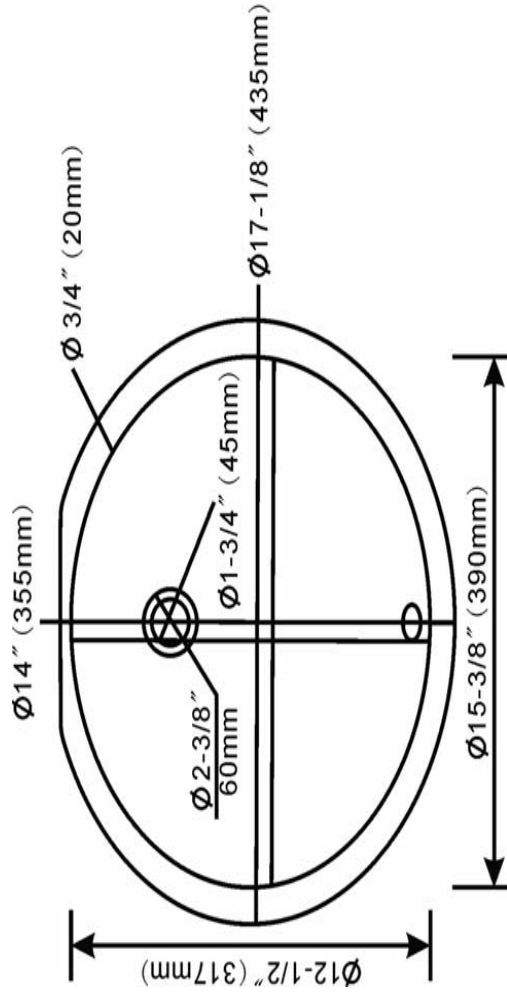

Arden

China Lavatories by allen co.

- 15" X 12" Under-mount Lavatory With Unglazed Rim
- Flat-Back Rim Allows Positioning Of This Lavatory Closer To Faucets
- Polished Top Rim For Easier Installation
- Gross Weight : 14 LBS
- Deep Bowl With Large Wash Area
- Available In White, Biscuit

Oval China Lavatory

Model # MUO7UW