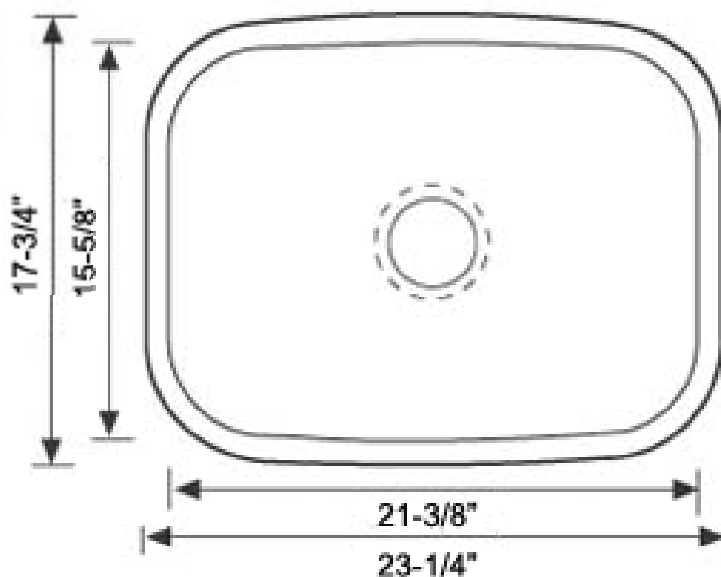

Model	Overall LxW	Bowl Depth	Material Gauge	Finish
AU23189	23-1/4" x 17-3/4"	9"	18	All Satin/Deck Polish