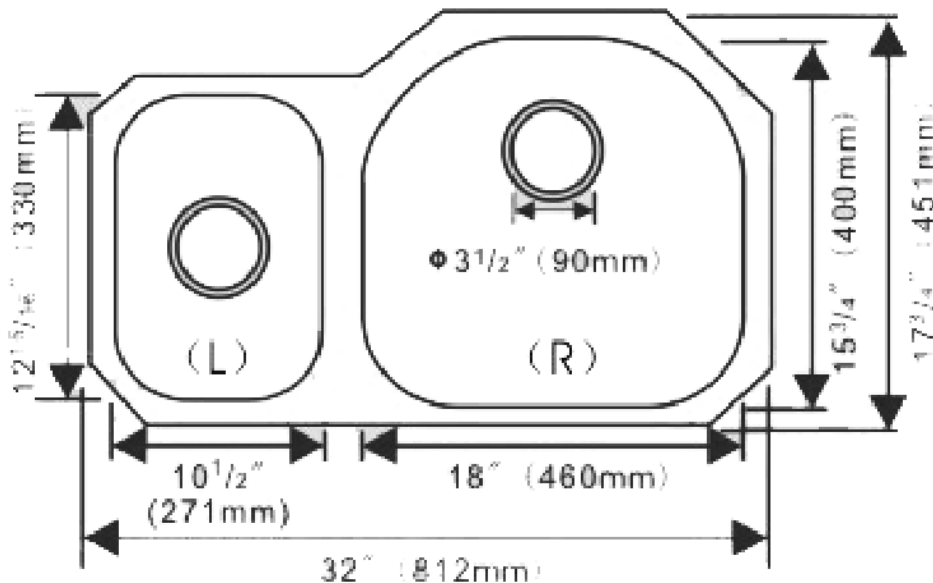

Arden

Stainless Steel Sinks by allen co.

- Meets ANSI A112.19
- #304 Stainless Steel - 18 guage, 18/8 chrome - nickel
- Truly non magnetic and non corrosive
- Underside coated with heavy undercoating

Under-Mount Double Bowl - Augusta - L

Model	Overall LxW	Bowl Depth	Material Gauge	Finish	Mail Bowl LxWxD
AU321887L	32" x 17 3/4" x 7 1/2"(L) /8" (R)	7 1/2" (L) 8" (R)	18	Satin	