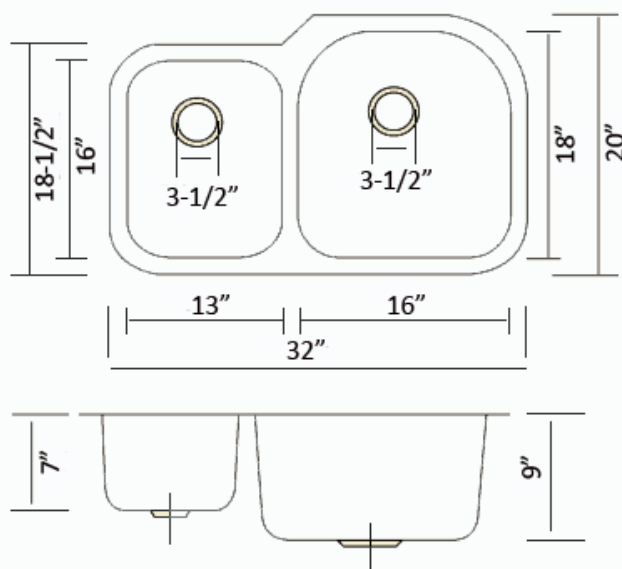

Model	Overall LxW	Bowl Depth	Material Gauge	Finish
AU3221598L	32" x 20"	7" (L) / 9" (R)	18	SS